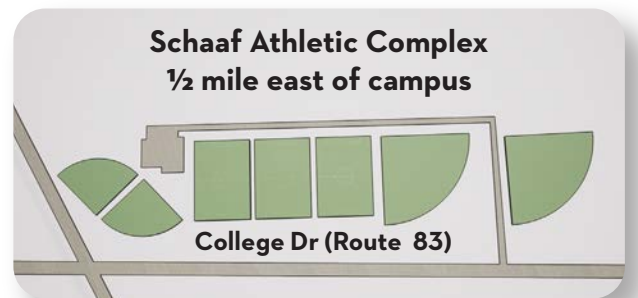

#6 Check In
报到处

1. ### Trinity Christian College Campus Map

1. 6555 Building	14. Financial Services Office
2. President's Residence	15. Mail and Print Center (MPC)
3. DeVos Athletics and Recreation Center (DVC)	16. Tibstra Hall (TH)
4. Physical Plant	17. South Hall (SH)
5. Art and Communication Center (ArCC)	18. West Hall (WH)
6. Martin and Janet Ozinga Chapel (OC)	19. Alumni Hall (AH)
7. Heritage Science Center (HSC)	20. Bootsma Bookstore Café (BBC)
8. Jennie Huizenga Memorial Library (LIB)	
9. Classroom Building (CL)	
10. Groot Hall (GR)	
11. Vander Velde Hall (VV)	
12. Administration and Molenhouse Student Center (ADMIN)	
13. Dining Hall (DH)	

Parking Lots

A Gym Lot General Parking 6AM-Midnight	G West Hall Lot Faculty and Staff Student Parking M-Tr 5PM-11PM F 5PM - Sun 11PM
B East Lot General Parking 24/7	Admissions Guest Anytime
C Chapel Lot West Overnight Parking Sun-Tr No Student Parking F 5PM-Sun 6PM	H Tibstra Hall Lot Faculty and Staff Student Parking M-Tr 5AM-11PM F 5PM - SUN 11PM
D Chapel Lot North No Overnight Parking General Parking M-Tr 6AM-Midnight F 6AM-5PM	Admissions Guest Anytime
E Chapel Lot East No Overnight Parking General Parking M-Tr 6AM-Midnight F 6AM-5PM	I Senior Lot Senior Class Only Yellow Sticker Required
F Trail Lot Faculty and Staff Adult Studies Visitor	J Bookstore Cafe General Parking 6AM-Midnight
	K Alumni Hall Lot No General Student Parking Anytime 15 Min. Loading Spaces